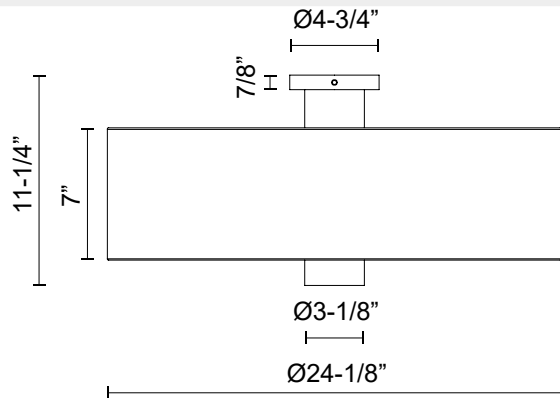

alora mood

P. 1.855.855.8926

CANADA: 19054 28TH Avenue Surrey - BC V3Z 6M3

USA: 3035 E. Lone Mountain Rd - Las Vegas, NV, 89081

THEO FM547924

FIXTURE DIMENSIONS	D24-1/8" x H11-1/4"
LAMP TYPE	E26
MAX WATTAGE	40W
BULB QTY	3
BULBS INCLUDED	No
VOLTAGE	120V
SHADE DIMENSIONS	D24-1/8" x H7"
MATERIAL	Linen; Steel;
LOCATION	Dry
CANOPY DIMENSIONS	D4-3/4" x H7/8"
BRAND	Alora Mood

[D - Diameter, L - Length, W - Width, H - Height, E - Extension]

AVAILABLE FINISHES:

FM547924MBWL
Matte
Black/White Linen

FM547924AGWL
Aged Gold/White
Linen

*For complete warranty terms, please visit: www.aloralighting.com/warranty